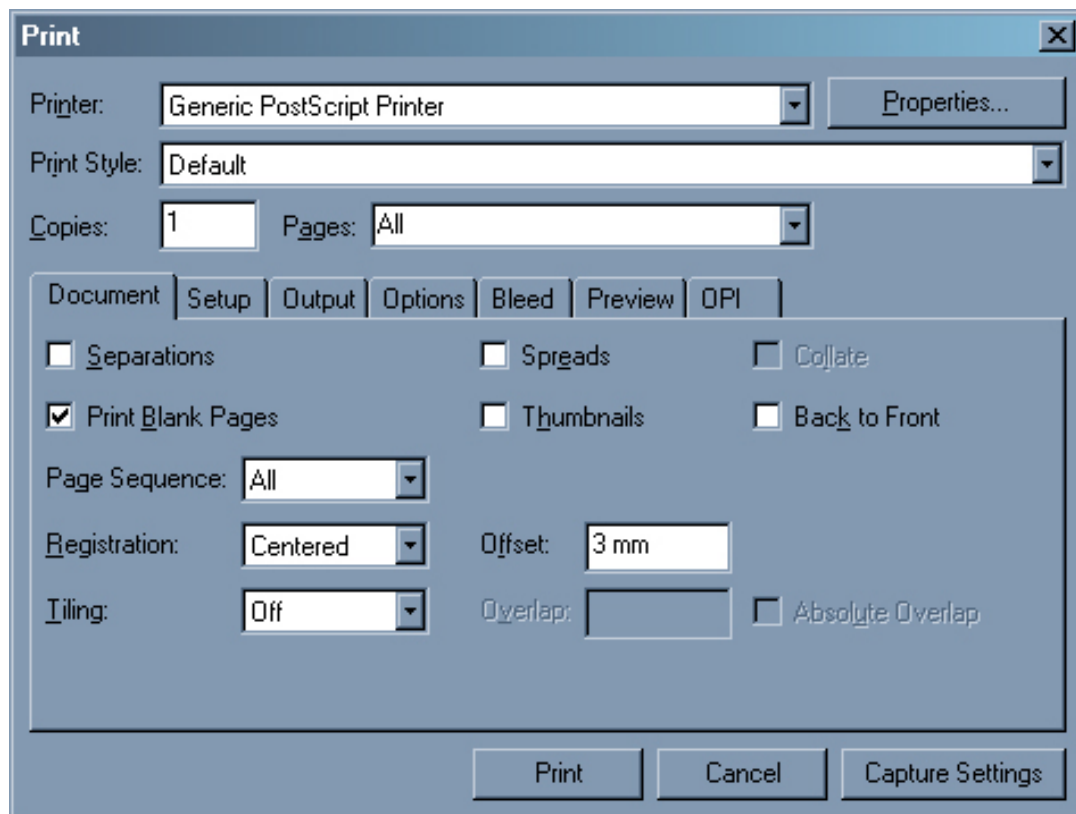

ROTOGRAFIKA QUARK XPRESS 5.0 SETTINGS

Print [X]

Printer: Generic PostScript Printer [v] [Properties...]

Print Style: Default [v]

Copies: 1 Pages: All [v]

Document Setup Output Options Bleed Preview DPI

Printer Description: Agfa ApogeeX [v]

Paper Size: Custom [v]

Paper Width: 230 mm Paper Offset: 0 mm

Paper Height: Automatic [v] Page Gap: 0 mm

Reduce or Enlarge: 100% Fit in Print Area

Page Positioning: Center Horizontal [v] Orientation: Portrait Landscape